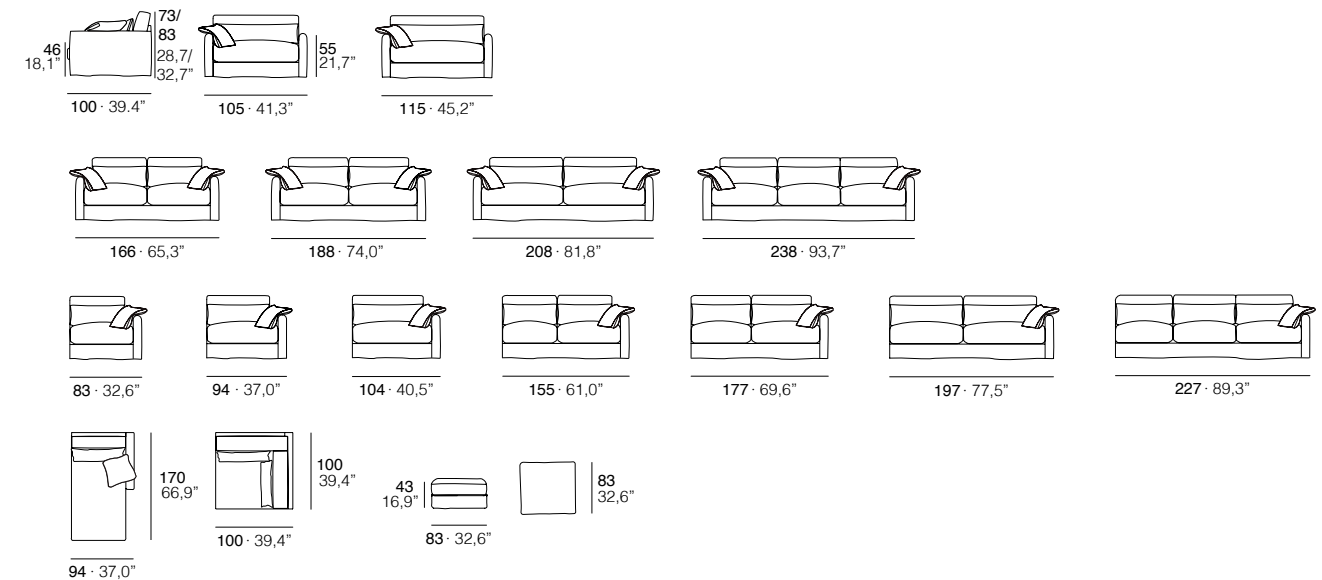

25 años de garantía en las estructuras metálicas.

Timur es ideal para tapizar en telas naturales tipo lino o algodón. No se recomienda otro tipo de telas.

EN · Metallic frame anticorrosion painted, covered by polyether. Easy knock down structure without tools. Footsool: solid wood frame covered with polyether. Suspension by metallic springs "Intelligent System" to choose between soft, medium or firm. Independent suspension for each seat which can be set in horizontal or inclined position. Seat in down feather, with interior in "Viscoelastic" extracomfort 50 kg/m³ memory foam effect and 30 kg/m³ polyether. Back cushions, kidney cushion and arm cushion in a mix of antiallergic fibres. Back cushion can be raised 8 cm thanks to a hidden extra cushion. Feet in beech wood varnished in wenge color 492. Completely removable covers for an easy washing in those fabrics that allows it.

25 year guarantee for the metallic structures.

We recommend upholstering Timur in natural fabrics such as linen or cotton. Other types of fabrics are not suitable.

143 GRASSOLER