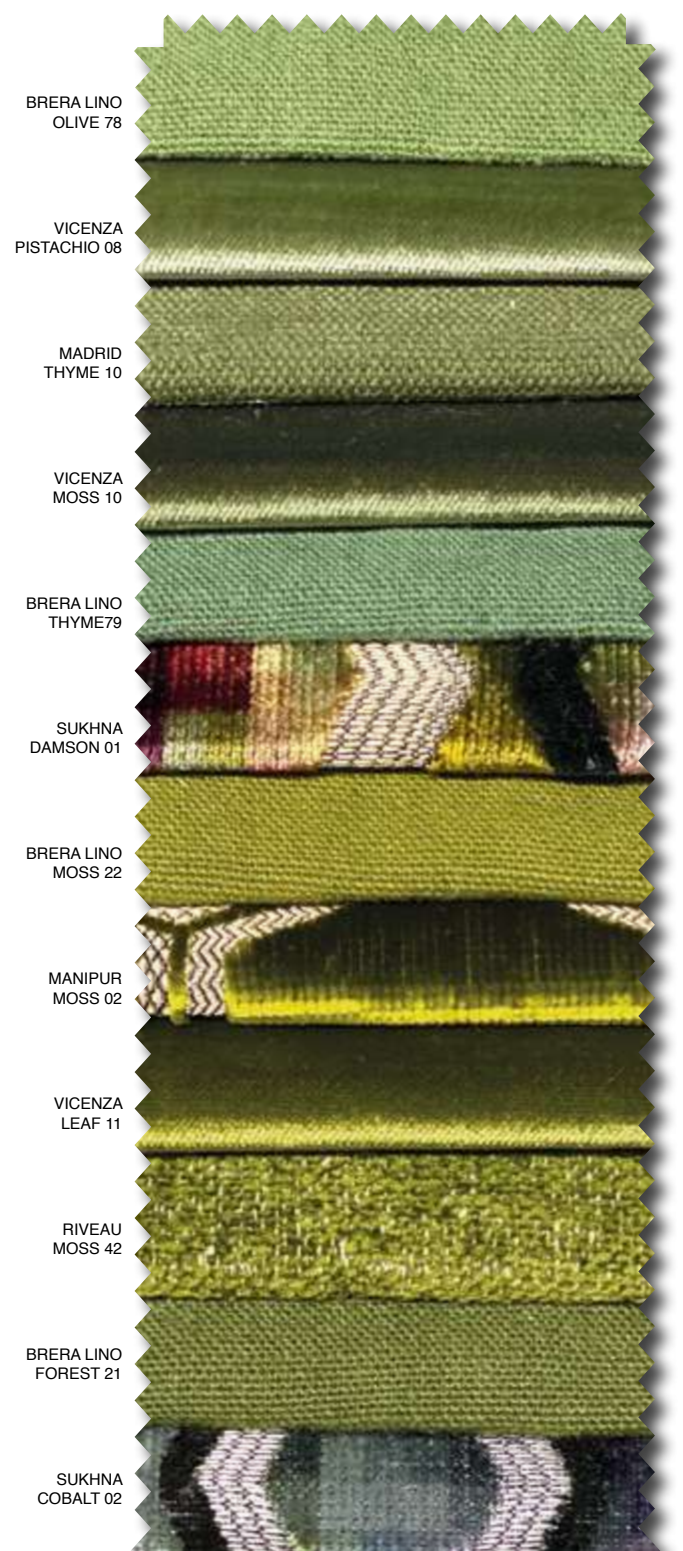

The world is color
By Grassoler