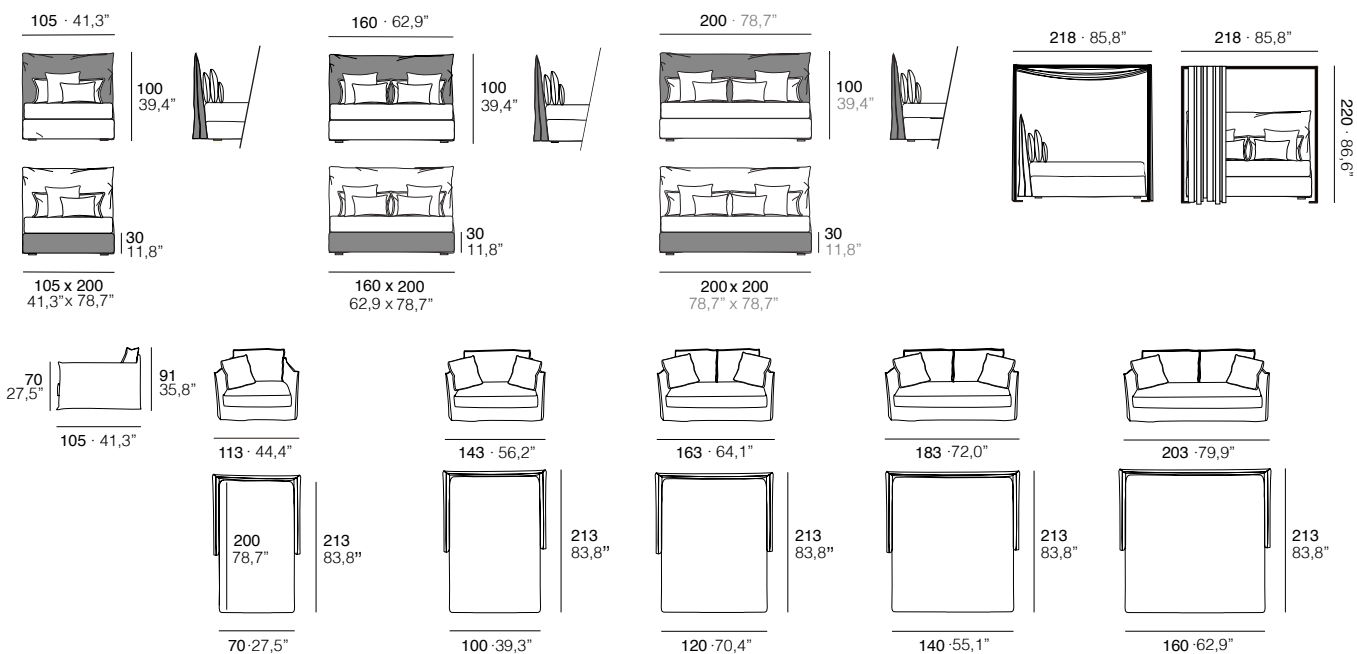

Dosel

ES · Acero laminado en frío pintado al epoxy anticorrosivo.

Nicolay Sofá - Cama

ES · Estructura de madera maciza recubierta de poliéter. Mecanismo metálico, antioxidante y acabado con resina epoxi. Somier metálico de malla electro soldada unido con muelles al mecanismo y cinchas elásticas en el asiento. Los brazos, el frente y el contra son desmontables. Asiento de poliéter de 30Kg/m3 recubierto con fibra hueca siliconada. Respaldo de fibra hueca siliconada. Brazos y cojines desenfundables.

Calm

By Grassoler

Nicolay Headboard - Bed base

EN · 40 kg/m3. Polyether (cfc free) covered by acrylic padding. Completely removable cover.

Nicolay Box spring bed

ES · Double metal structure bed frame with anticorrosive finish. Reinforcement system with 8 horizontal metal stringers. Natural wood legs. 3D fabric in central area to breath and prevention against germs.

Bed canopy

EN · Cold rolled iron, epoxy painted, anticorrosive.

Nicolay Sleeper - Sofa

EN · Solid wood frame, covered by polyether. Antioxidant metal mechanism, with epoxy resin finishing. Mattress base with electric weld metal mesh, attached to the mechanism with springs, and elastic straps under the seat. Removable arms, backrest and front board. Seat in 30 Kg/m3 polyether, covered in 100% microfiber. Back in 100% microfiber. Arms and cushions with removable cover.

146 GRASSOLER

Notas Notes

Este producto está certificado por el FSC®

La certificación FSC® garantiza que estos productos están impresos en materiales provenientes de bosques donde se respetan estrictos estándares medioambientales, sociales y económicos.